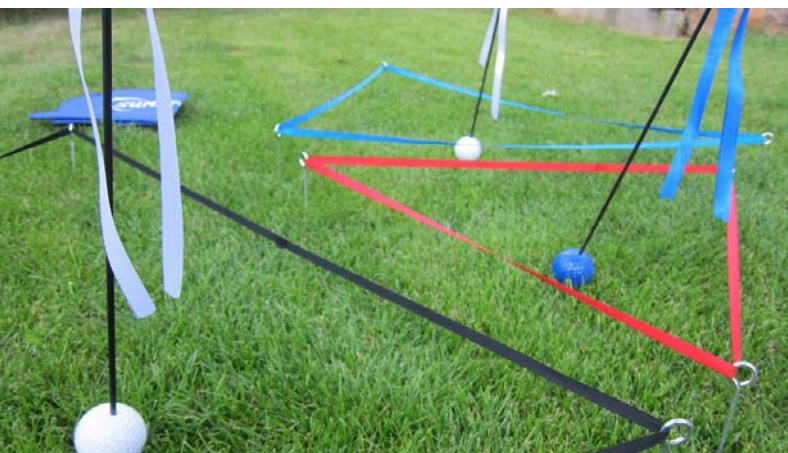

Öppet Hav AB

Sjövillan, Hus 208, 111 49 Stockholm

+46 8-500 33 221 · info@oppethav.se · www.oppethav.se

öppet hav